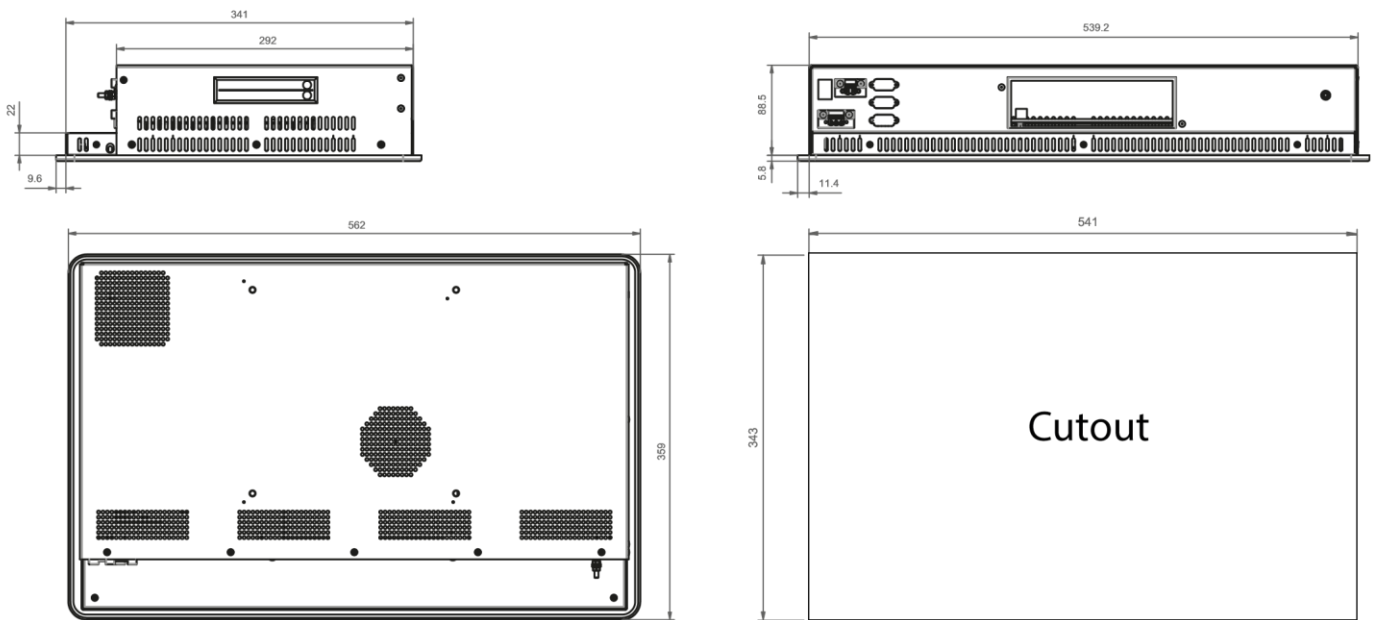

Panel-PC - Panelmount

HAWK CF 21-RL

- Optical Bonding
- Intel® Core™ 13th/12th Gen (Raptor Lake-S/Alder Lake-S)
- max. 64GB DDR4
- Capacitive

USB
2.0/3.0

Optical
Bonding

PCT

16:9

***Attention barebone system:**

Screen diagonal	21.5"
Aspect ratio / resolution (max.)	16:9 / 1920 x 1080
Technology	Optical Bonding
Touch	Capacitive (PCT)
Protection class	Front: IP65; Rear: IP30
Front	Aluminium silver; glass
CPU*	Intel® 13 th /12 th Gen (Raptor Lake-S/Alder Lake-S) Core™ Processor
Chipset	Intel® Q670
RAM*	2x 260-pin SO-DIMM DDR4 3200 MHz, max. 64GB (32GB per DIMM)
Storage interface	2x SATA3 (6Gb/s) 1x M.2 (Key M, 2242/2260/2280) with PCIe Gen3 x4 for SSD 1x M.2 (Key M, 2242) with PCIe Gen4 x4 and SATA3 for SSD
RAID	0/1
Ports	2x Intel® 2.5 Gigabit LAN; Intel® I225LM with 10/100/1000/2500 Mbps, supports vPro Intel® I225LM/I225V with 10/100/1000/2500 Mbps 4x USB 3.2 Gen2; 2x USB 3.2 Gen1 4x USB 2.0 4x COM; COM1, COM2 (RS-232/422/485); COM3, COM4 (RS-232) 2x DP1.4a
Grafic Dual Display	1x VGA 1x HDMI 1x Displayport 1x eDP1.4b Intel® UHD Graphics

Expanded interfaces	1x PCIe x16 (Gen4) 1x M.2 Key B
Cooling system	Active, CPU fan
Mounting	Panel mounting; VESA 200 x 200
Power input	6V to 36V DC
Power consumption	TBA
Operating system	Option: Windows® 11 prof.; Windows® 10 prof.; Windows® 10 IoT; Linux
Max. color	16.7M
Luminance /cd/m²	300
View angle / H/V	170° / 170°
Backlight lifetime / hrs	30,000
Contrast ratio	5000:1
Operating temperature	0° to 70°C
Certificate	CE
Dimensions / mm	562 x 359 x 94.3
Weight / kg	11.5
Scope of delivery	3-pin terminal block connector; retaining clip; touch pen; on/off button; driver CD